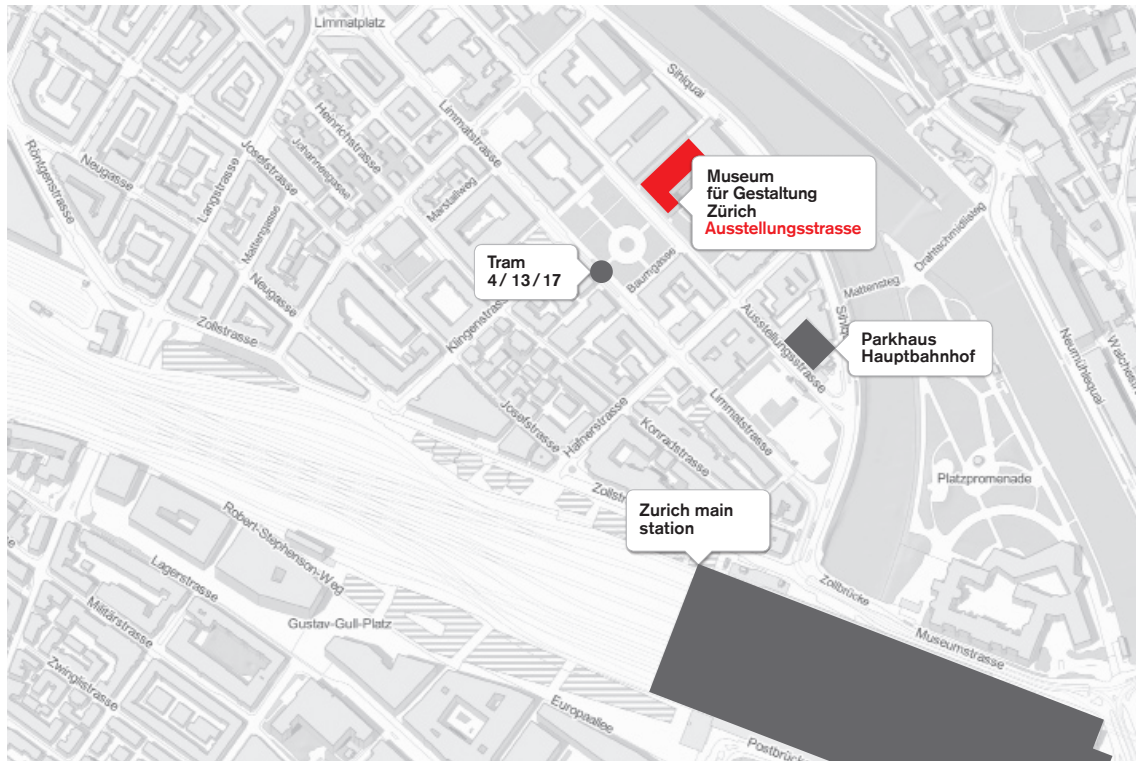

Simone Leibundgut
Event Manager
+41 43 446 53 14
simone.leibundgut@zhdk.ch

Site Ausstellungsstrasse

Address

Museum für Gestaltung Zürich
Ausstellungsstrasse 60
8005 Zurich

Opening hours

Tuesday–Sunday 10am–5pm
Thursday 10am–8pm
Monday closed