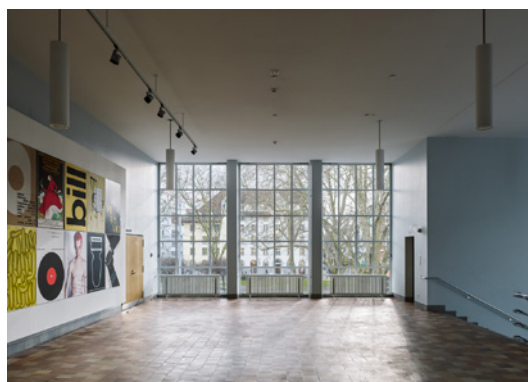

Vestibule, 2nd floor

Suitable for	small opening, apéro
Capacity	20–80 persons
Size	116 m²
Availability	on Mondays, on request throughout museum hours¹
Equipment	buffet, bar tables available on request